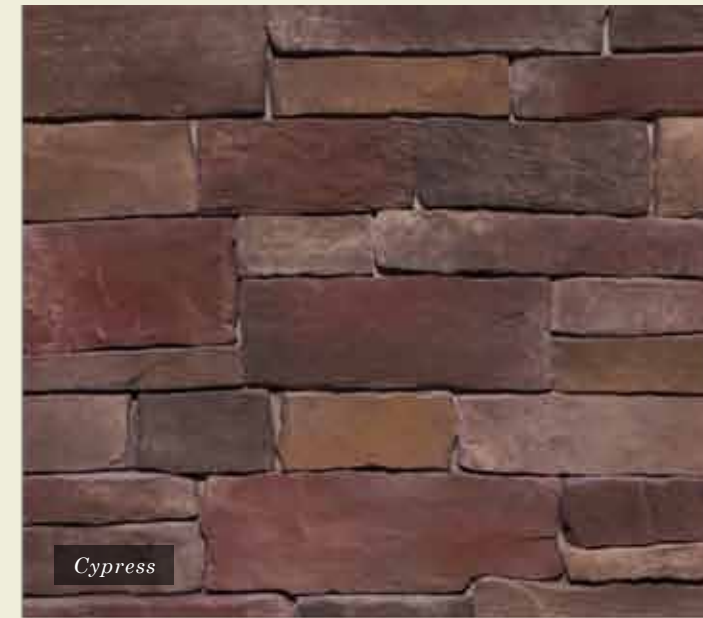

WEATHER LEDGE

Defined by long, linear pieces of varying heights and a distressed, aged surface, each stone is shaped to ensure tight dry stack installation and gives moderate shadow relief, even when grouted.

Sizing: Height: 1½" - 7½" / Length: 4" - 23"