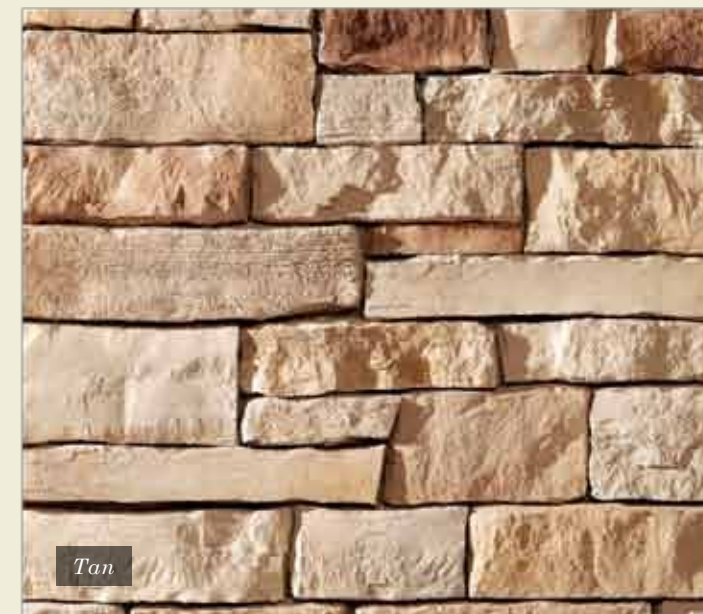

Pennsylvania

Tan