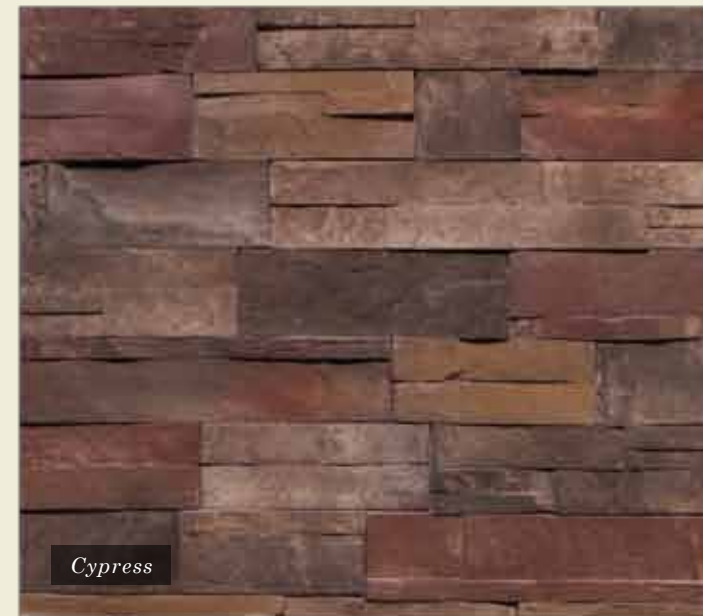

Sizing: Height: 2" & 4" / Length: 5" - 24"

Sienna Dry Stack

Sienna Dry Stack

Arizona

Ashen

Cypress

Pennsylvania

Prestige