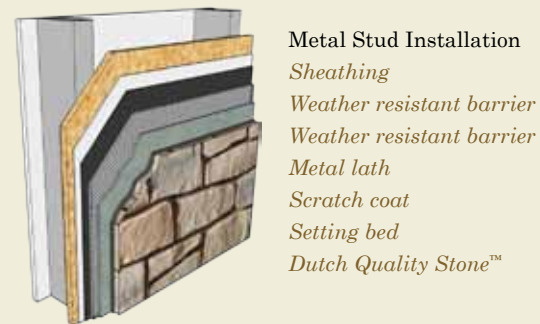

Rigid Board Installation
Rigid board
Weather resistant barrier
Weather resistant barrier
Metal lath
Scratch coat
Setting bed
Dutch Quality Stone™

Metal Stud Installation
Sheathing
Weather resistant barrier
Weather resistant barrier
Metal lath
Scratch coat
Setting bed
Dutch Quality Stone™